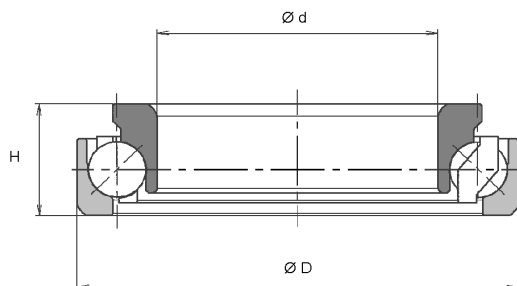

Advice for measuring of the dimensions of the standard steering head bearings

The dimensions of the standard steering head bearings (angular contact ball bearings) can only be determined in case the bearings are completely disassembled. The height of the bearing must be measured as total height (inner- / outer ring) on the complete bearing. The height of a single bearing ring is smaller than the total height of the bearing.

Figure:
Angular contact ball bearing, inner diameter d, outer diameter D and total height H

Note:

Please respect that text, layout and pictures of this catalogue are protected by copyright and are notarized. Any publication or use without our explicit consent we regrettably have to forbid.